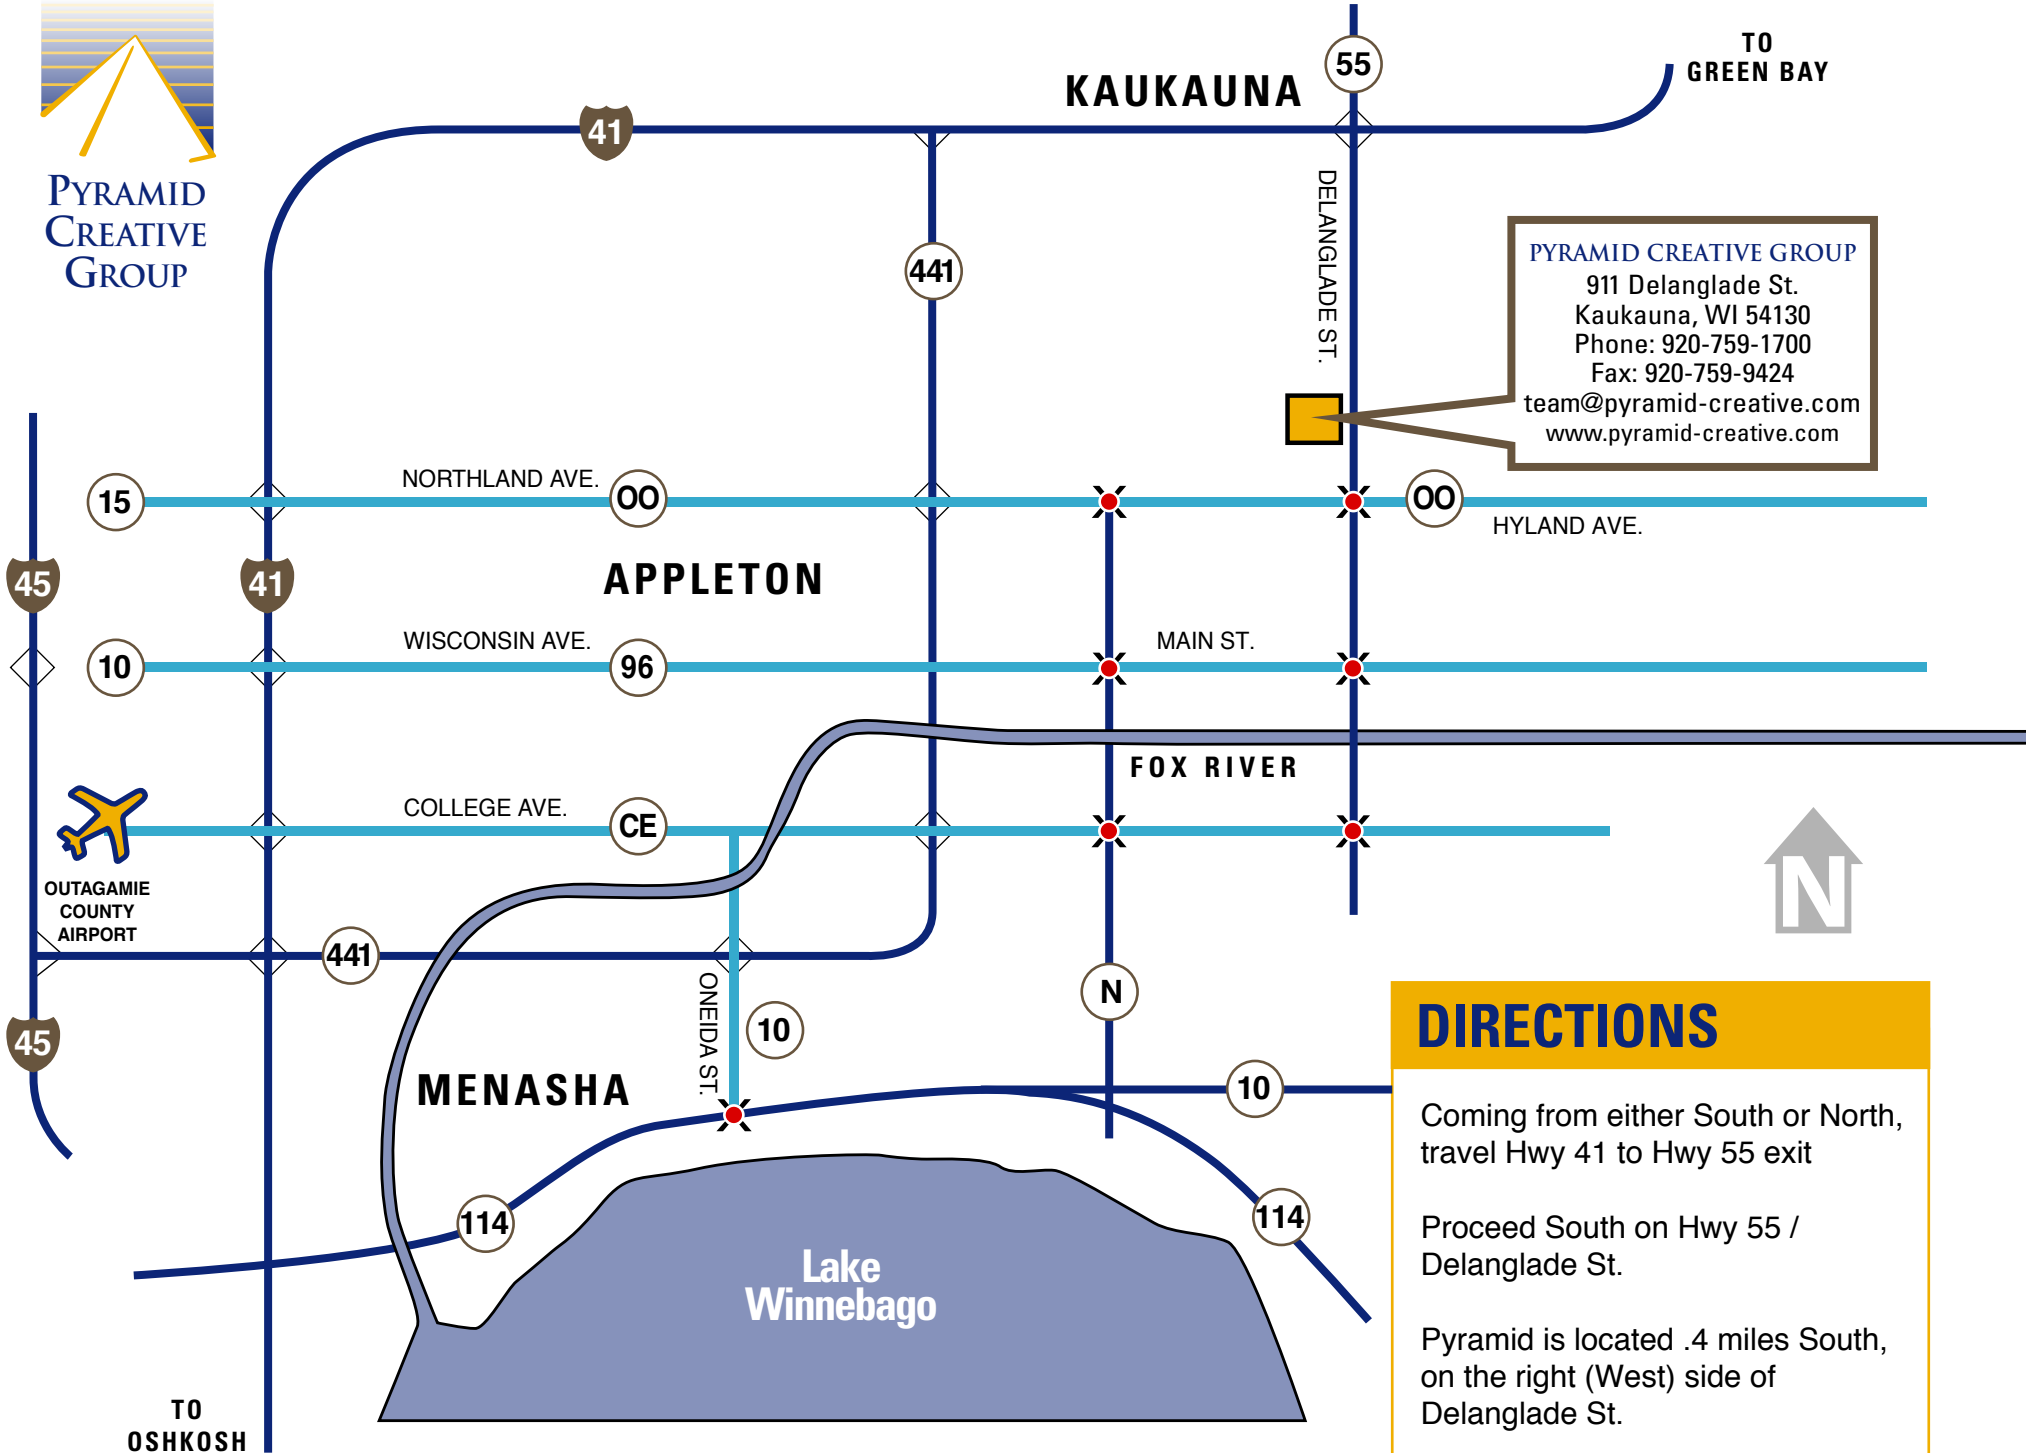

**PYRAMID
CREATIVE
GROUP**

PYRAMID CREATIVE GROUP
911 Delanglade St.
Kaukauna, WI 54130
Phone: 920-759-1700
Fax: 920-759-9424
team@pyramid-creative.com
www.pyramid-creative.com

DIRECTIONS

Coming from either South or North, travel Hwy 41 to Hwy 55 exit

Proceed South on Hwy 55 / Delanglade St.

Pyramid is located .4 miles South, on the right (West) side of Delanglade St.